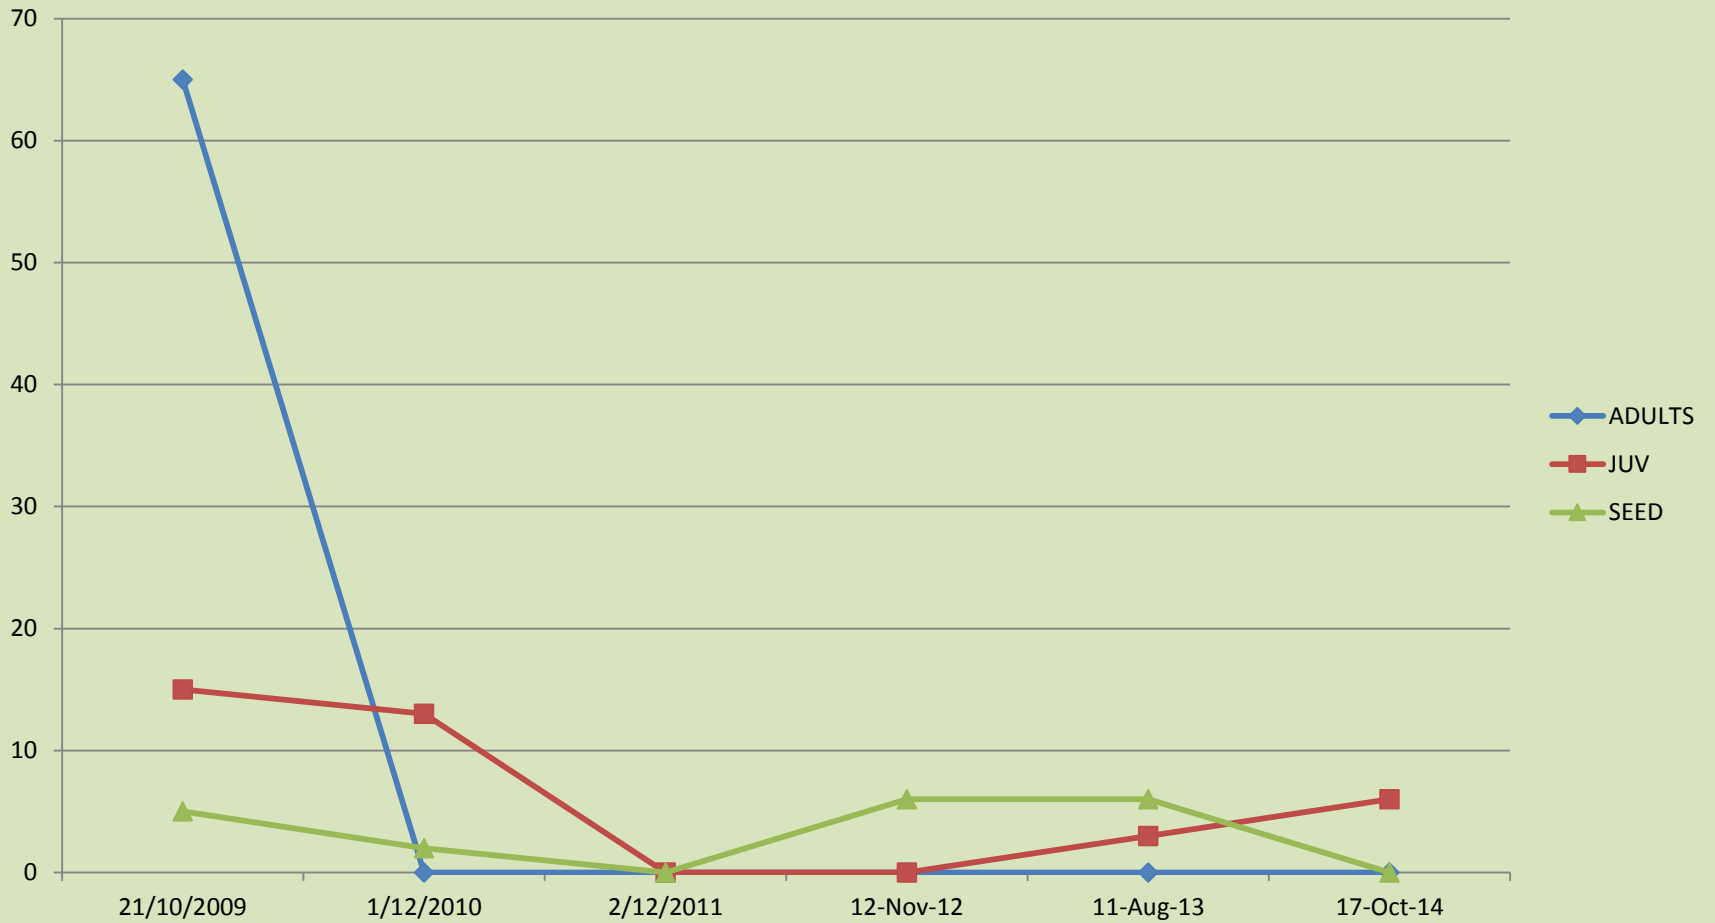

Monitoring Site 03

October 2009

October 2014

PMON03

Adults, Juvs and Seeds

Summary of 24 Monitoring Sites 2009-2014

LAKE WOODS
PARKINSONIA CONCENTRATIONS
from Aerial Survey Aug 2010

Upper Catchment Map