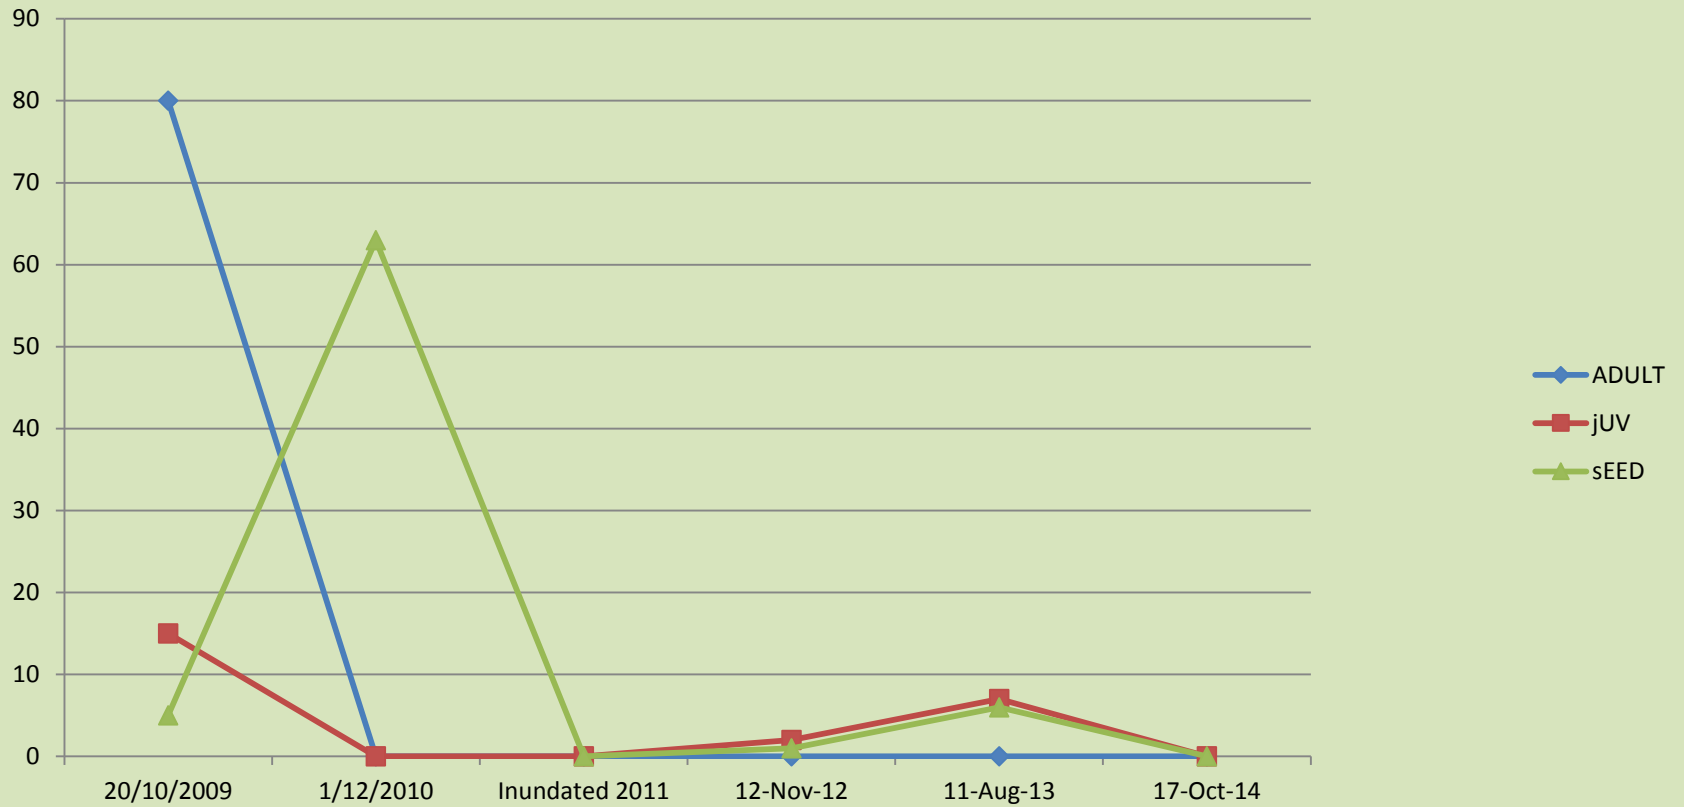

Lake Woods Wetlands

Asset Protection – Weed Works

**Environmental,
Economic,
Social, Cultural**

Monitoring Site 01

October 2009

October 2014

PMON01

Adults, Juveniles and Seedlings

Monitoring Site 03

October 2009

October 2014

PMON03

Adults, Juvs and Seeds

Summary of 24 Monitoring Sites 2009-2014

LAKE WOODS
PARKINSONIA CONCENTRATIONS
from Aerial Survey Aug 2010

Upper Catchment Map