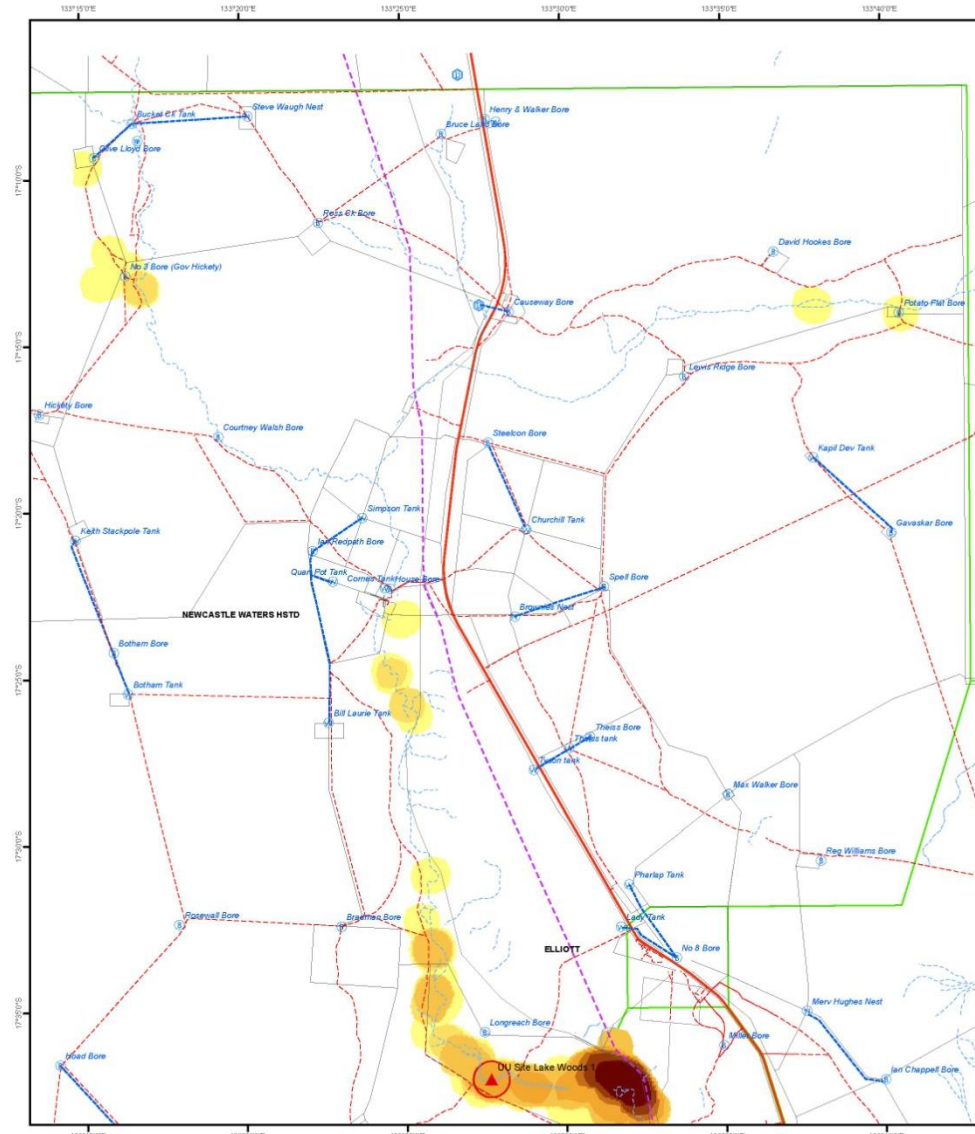

LAKE WOODS
PARKINSONIA CONCENTRATIONS
from Aerial Survey Oct 2013

Upper Catchment Map

Legend
▲ UU Site Centre
□ 1000m Buffer