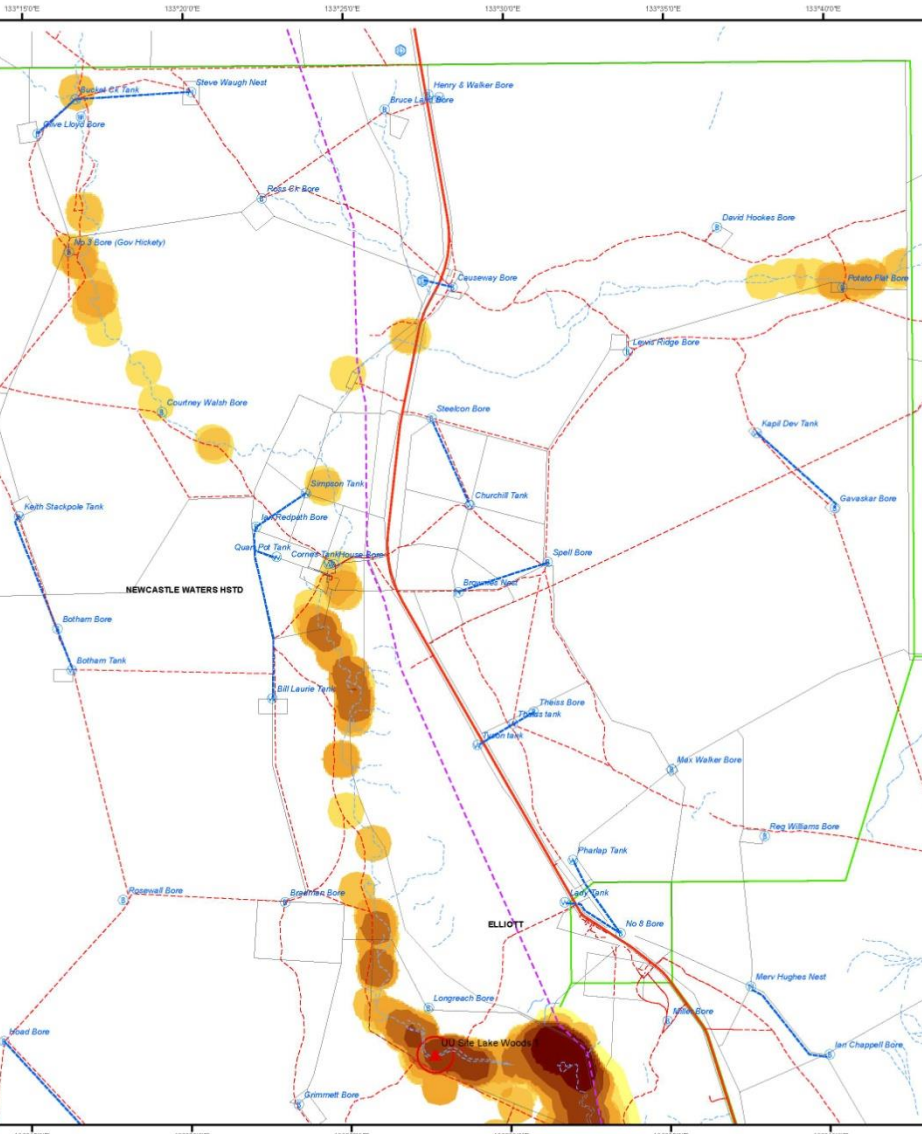

LAKE WOODS
PARKINSONIA CONCENTRATIONS
from Aerial Survey Aug 2010

Upper Catchment Map

Legend
▲ UU Site Centre
□ 1000m Buffer