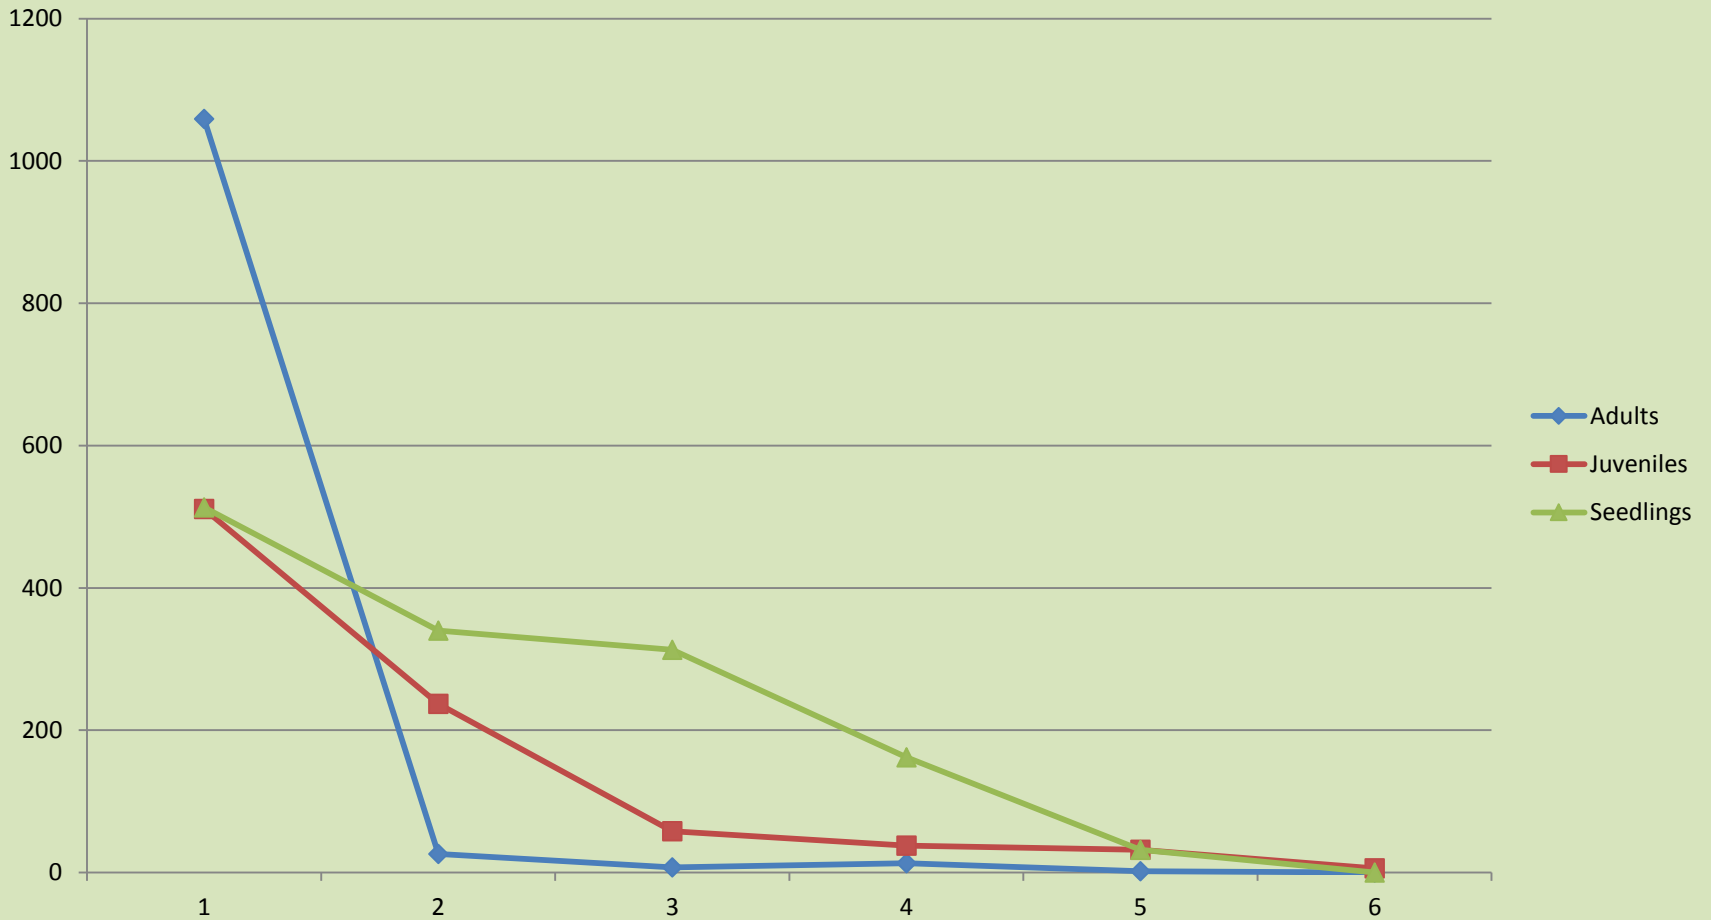

Monitoring Site 03

October 2009

October 2014

PMON03

Adults, Juvs and Seeds

Summary of 24 Monitoring Sites 2009-2014

LAKE WOODS
PARKINSONIA CONCENTRATIONS
from Aerial Survey Aug 2010

Upper Catchment Map