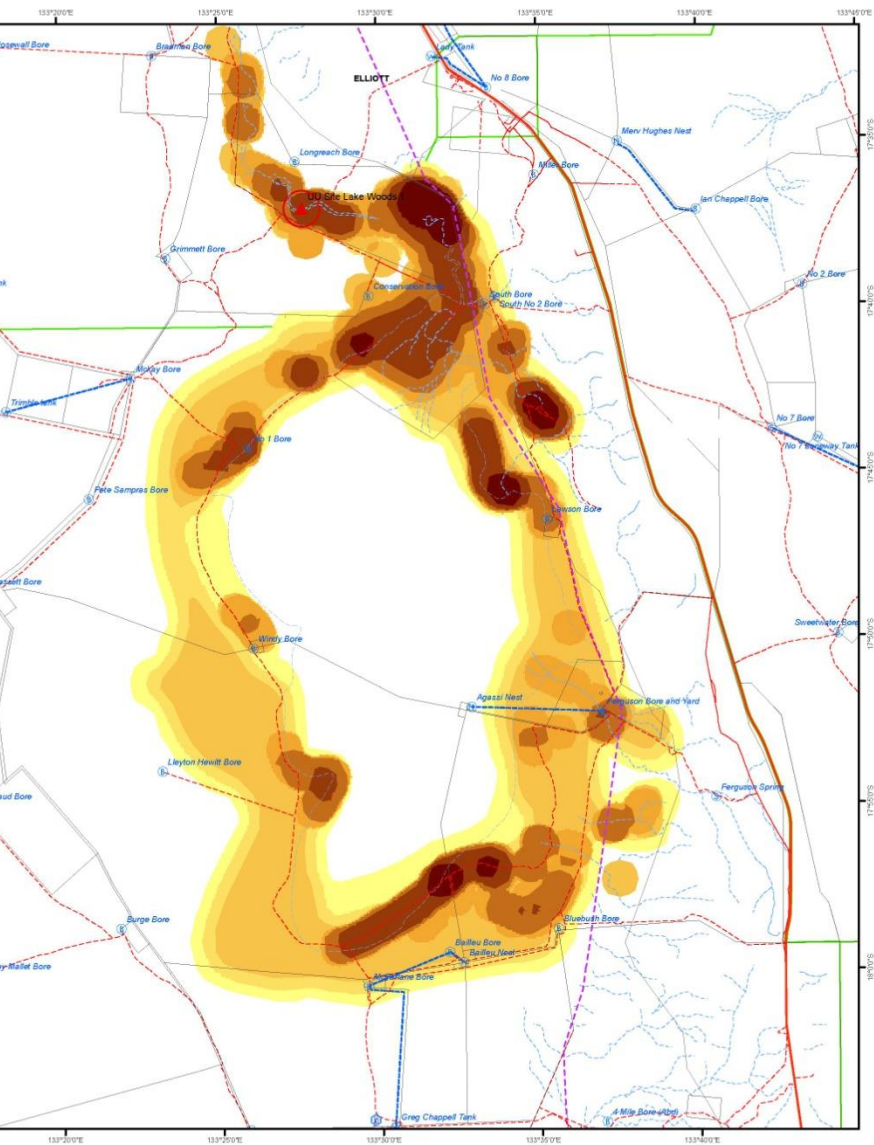

Monitoring Site 03

October 2009

October 2014

PMON03

Adults, Juvs and Seeds

Summary of 24 Monitoring Sites 2009-2014

LAKE WOODS
PARKINSONIA CONCENTRATIONS
from Aerial Survey Aug 2010

Upper Catchment Map

Aerial Survey Data and Analysis
undertaken by Naomi Wilson,
Barkly Landcare and Conservation Association

Legend
▲ UU Site Centre
□ 1000m Buffer

Site Centre Coordinates
Datum: WGS1984
Latitude: -17.6183
Longitude: 133.4607

LAKE WOODS
PARKINSONIA CONCENTRATIONS
from Aerial Survey Oct 2013

Upper Catchment Map

Aerial Survey Data and Analysis
undertaken by Naomi Wilson,
Barkly Landcare and Conservation Association

Legend
▲ UU Site Centre
□ 1000m Buffer

Site Centre Coordinates
Datum: WGS1984
Latitude: -17.6183
Longitude: 133.4607

LAKE WOODS
PARKINSONIA CONCENTRATIONS
from Aerial Survey Aug 2010

Lower Catchment Map

Legend
 UJ Site Centre
 1000m Buffer

Site Centre Coordinates
 Datum: WGS1984
 Latitude: -17.6183
 Longitude: 133.4607