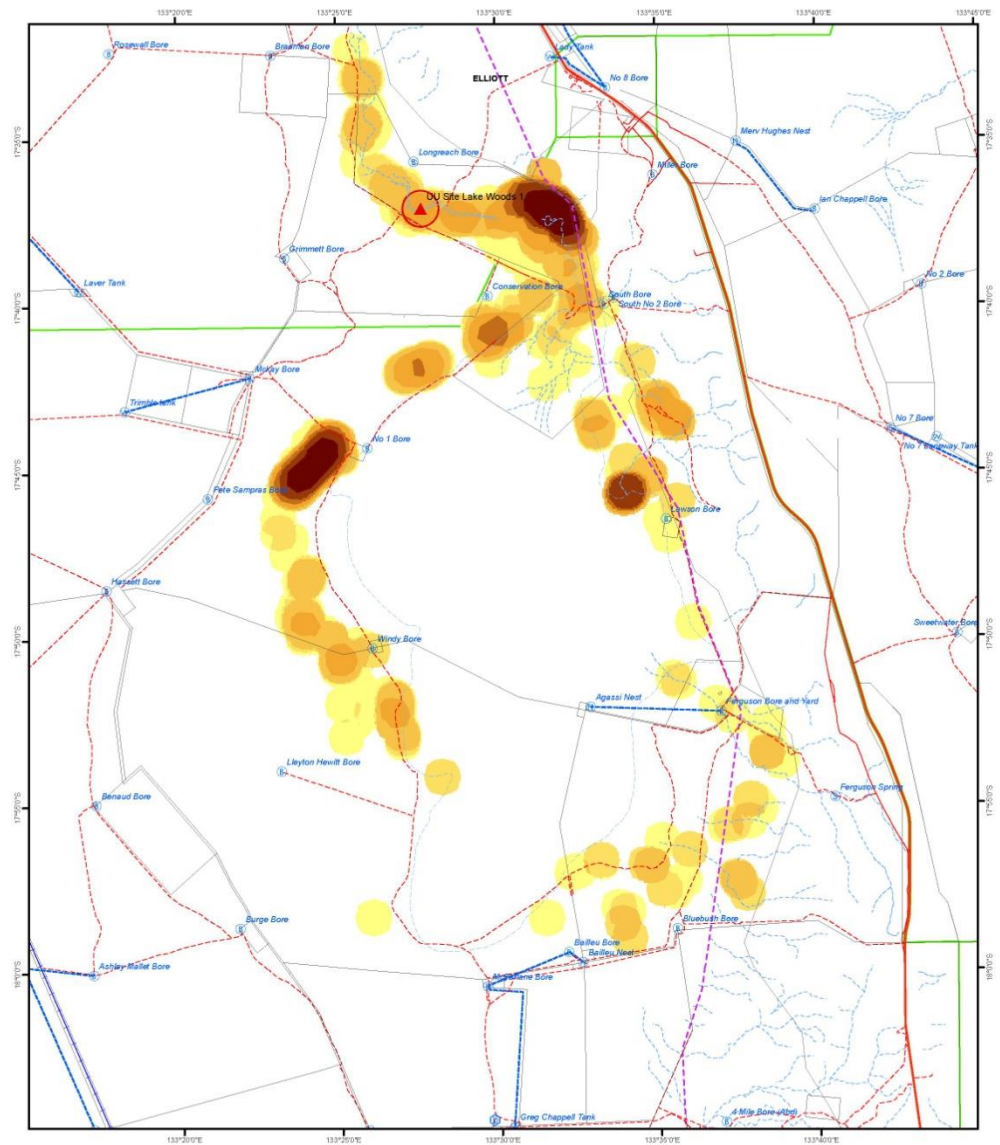

Aerial Survey Data and Analysis
undertaken by Naomi Wilson,
Barkly Landcare and Conservation Association

Legend
▲ UU Site Centre
□ 1000m Buffer

Site Centre Coordinates
Datum: WGS1984
Latitude: -17.6183
Longitude: 133.4607

LAKE WOODS
PARKINSONIA CONCENTRATIONS
from Aerial Survey Oct 2013

Upper Catchment Map

Aerial Survey Data and Analysis
undertaken by Naomi Wilson,
Barkly Landcare and Conservation Association

Legend
▲ UU Site Centre
□ 1000m Buffer

Site Centre Coordinates
Datum: WGS1984
Latitude: -17.6183
Longitude: 133.4607

LAKE WOODS
PARKINSONIA CONCENTRATIONS
from Aerial Survey Aug 2010

Lower Catchment Map

Legend
 UJ Site Centre
 1000m Buffer

Site Centre Coordinates
 Datum: WGS1984
 Latitude: -17.6183
 Longitude: 133.4607

LAKE WOODS
PARKINSONIA CONCENTRATIONS
from Aerial Survey Oct 2013

Lower Catchment Map

Legend
 UJ Site Centre
 1000m Buffer

Site Centre Coordinates
 Datum: WGS1984
 Latitude: -17.6183
 Longitude: 133.4607